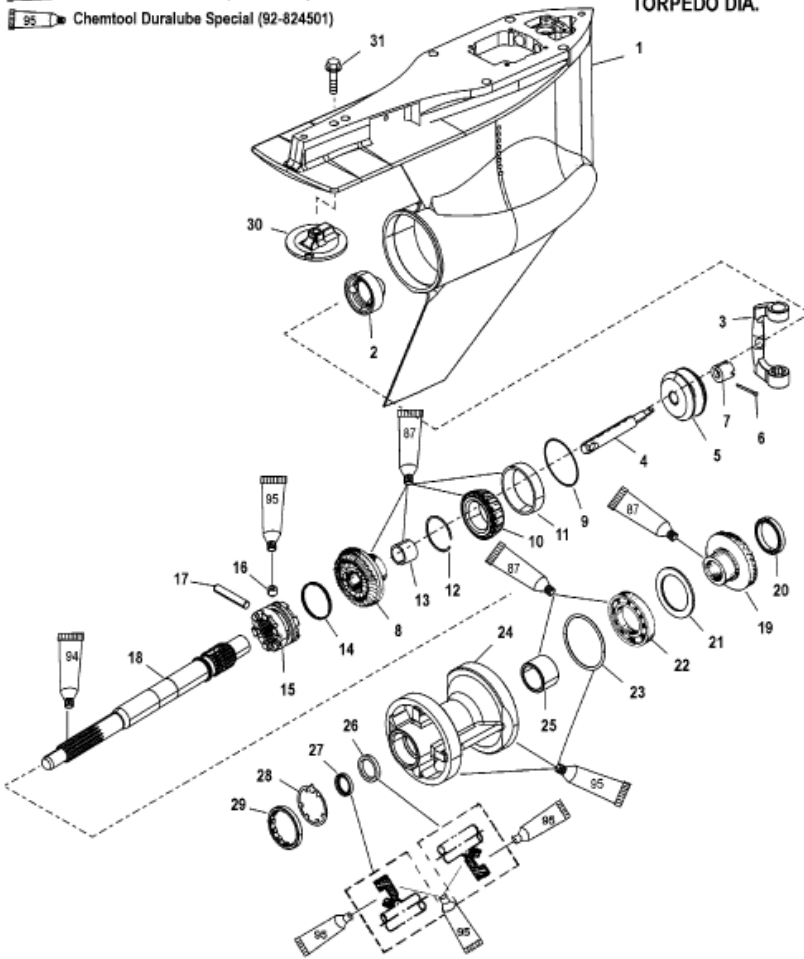

- 87 Belray 65413 Gear Oil (92-816028)
- 94 Anti-Corrosion Grease (92-79376A6)
- 95 Chemtool Duralube Special (92-824501)

4.75 IN/120.65 MM  
 TORPEDO DIA.

Parts List

Ref	Class	Part	Description	Qty	Comment	Footnote
0	1623	859399T13	GEAR HOUSING (COMPLETE)	1	(LONG)	
0	1623	859399T14	GEAR HOUSING (COMPLETE)	1	(X-LONG)	
0	1623	859399T15	GEAR HOUSING (COMPLETE)	1	(XX-LONG)	
1	1623	859399T18	GEAR HOUSING (BASIC)	1		
2	22	859403	PLUG	1		
3		823903	SHIFT CRANK	1		
4		19755T 7	SHAFT	1		
5		NSS	SHIFT SPOOL	1		
6	18	46950 1	COTTER PIN	1		
7		NSS	SLEEVE	1		
8	43	859321A 3	FORWARD GEAR	1	(1.75:1 - 12/21)	
9	15	44491A 1	SHIM SET	AR		
10	31	30894A 1	TAPERED ROLLER BEARING	1		
11		NSS	CUP	1		
12	53	856823	RETAINING RING	1		
13	31	30895T	ROLLER BEARING	1		
14	24	30893	SPRING	1		
15	52	859340T	SLIDING CLUTCH	1		
16	17	828356	DETENT PIN	1		
17	17	30632	CROSS PIN	1		
18	44	824110	PROPELLER SHAFT	1		
19	43	859322A 1	REVERSE GEAR	1	(1.75:1 - 12/21)	
20	23	824108	THRUST SPACER	1		
21		68100 1	THRUST RING	1		
22	30	88957T	BALL BEARING	1		
23	25	31534	O RING	1		15
24		818763T11	BEARING CARRIER	1		
25	31	30956T	ROLLER BEARING	1		
26	26	14077	OIL SEAL (INSIDE)	1		15
27	26	76868	OIL SEAL (OUTSIDE)	1		15
28	14	18323	TAB WASHER	1		
29		79448	COVER	1		
30		76214Q 5	ANODIC PLATE	1		
31	10	806327	SCREW	1		
-	26	816575A 4	G/H SEAL KIT	1		